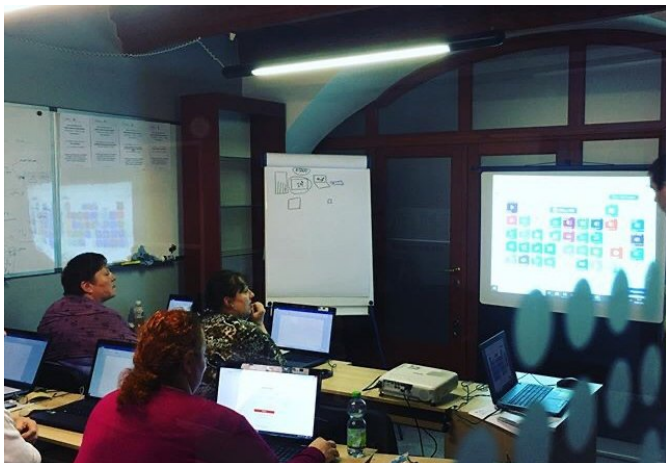

Office Portal

CityHUB Jihlava

Palackého 44, Jihlava

Price

On request

Offer type

coworking

Unit area

1 000 - 1 000 m²

Description

Coworking office in the centre of Jihlava - a place where your plans will turn into reality. Unique beamed ceilings, reminiscent of centuries of history, complete the atmosphere of a quiet but unusual place to work. During hot days, the historic building offers pleasant temperatures, without air conditioning.