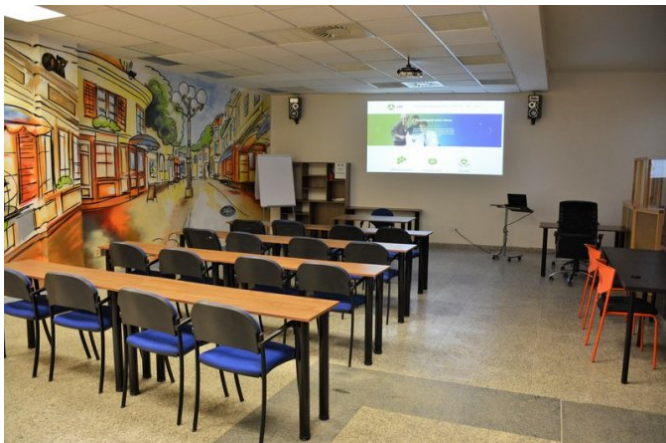

CM Liberec

Jánská 868/8, Liberec

Price

On request

Offer type

coworking

Unit area

1 000 - 1 000 m²

Description

Coworking space in Liberec - Your unique office that contributes to your personal and professional development. Come and see for yourself or visit one of our events. We offer a representative background for your work. Use our spaces for seminars, presentations, trainings. The meeting rooms and the lecture hall also have the necessary technical facilities.