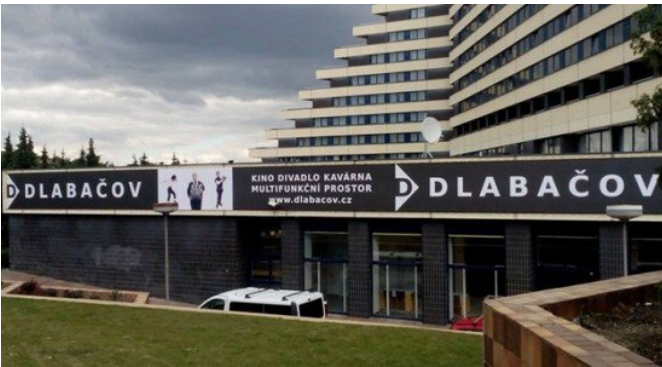

DLABAČOV Multifunctional centre

Bělohorská 24, Praha 6

Price

On request

Offer type

coworking

Unit area

1 000 - 1 000 m²

Description

For any of your business, cultural or private events, we offer Dlabáčov premises for rent. There are 377 seats in the cinema in a theatrical setting, another 80 seats are offered by a small stage with a café. The whole hall and the café are covered by a Wi-Fi signal, which you can easily connect to for free. The projection is provided by the highest quality Sony 4K digital projector in the DCI standard