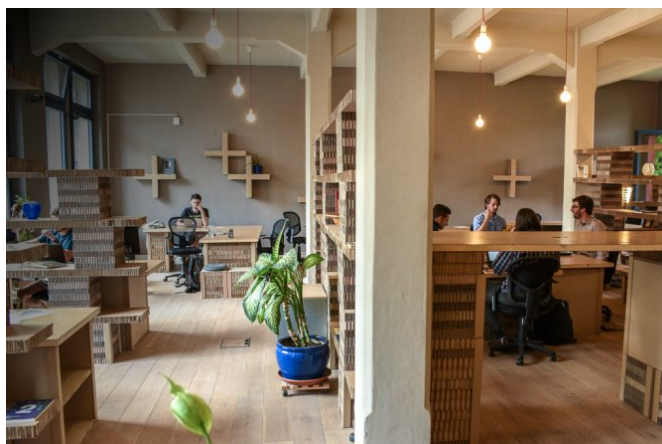

Office Portal

Paper Hub

Dělnická 47, Praha 7

Price

On request

Offer type