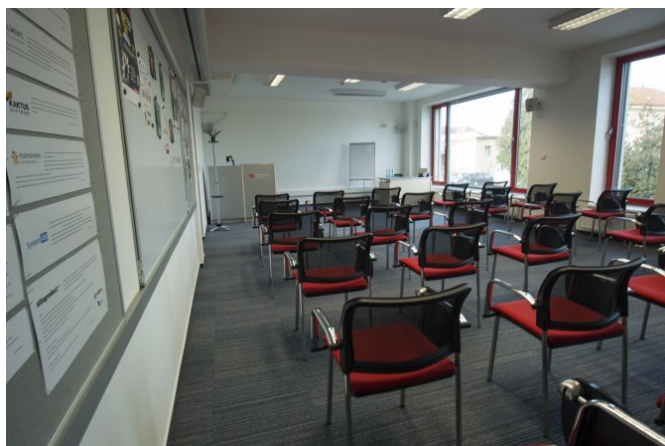

TECHNOLOGICAL CENTRE Hradec Králové

Piletická 486, Hradec Králové

Price

On request

Offer type