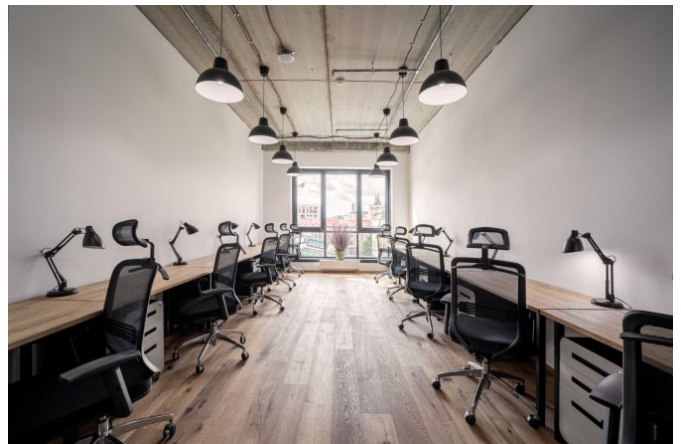

Office Portal

WorkLounge Karlín

Pernerova, Praha 8