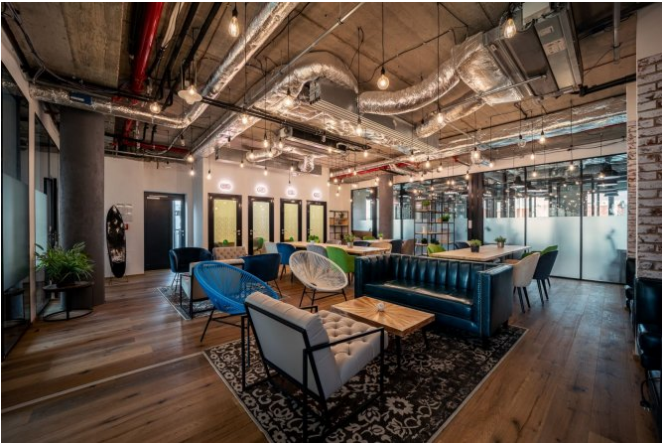

Price

On request

Offer type

coworking

Description

WorkLounge Karlín is our first Prague branch, in which a friendly and relaxed atmosphere has prevailed for the third year in a row thanks to the growing community of members. The design of the branch in the former factory district corresponds to its history, so you can look forward to a modern interior combined with classic bricks. Our members have three lounge zones, an event space, a total of eight meeting rooms and shared and private offices. During the day, you can alternate the